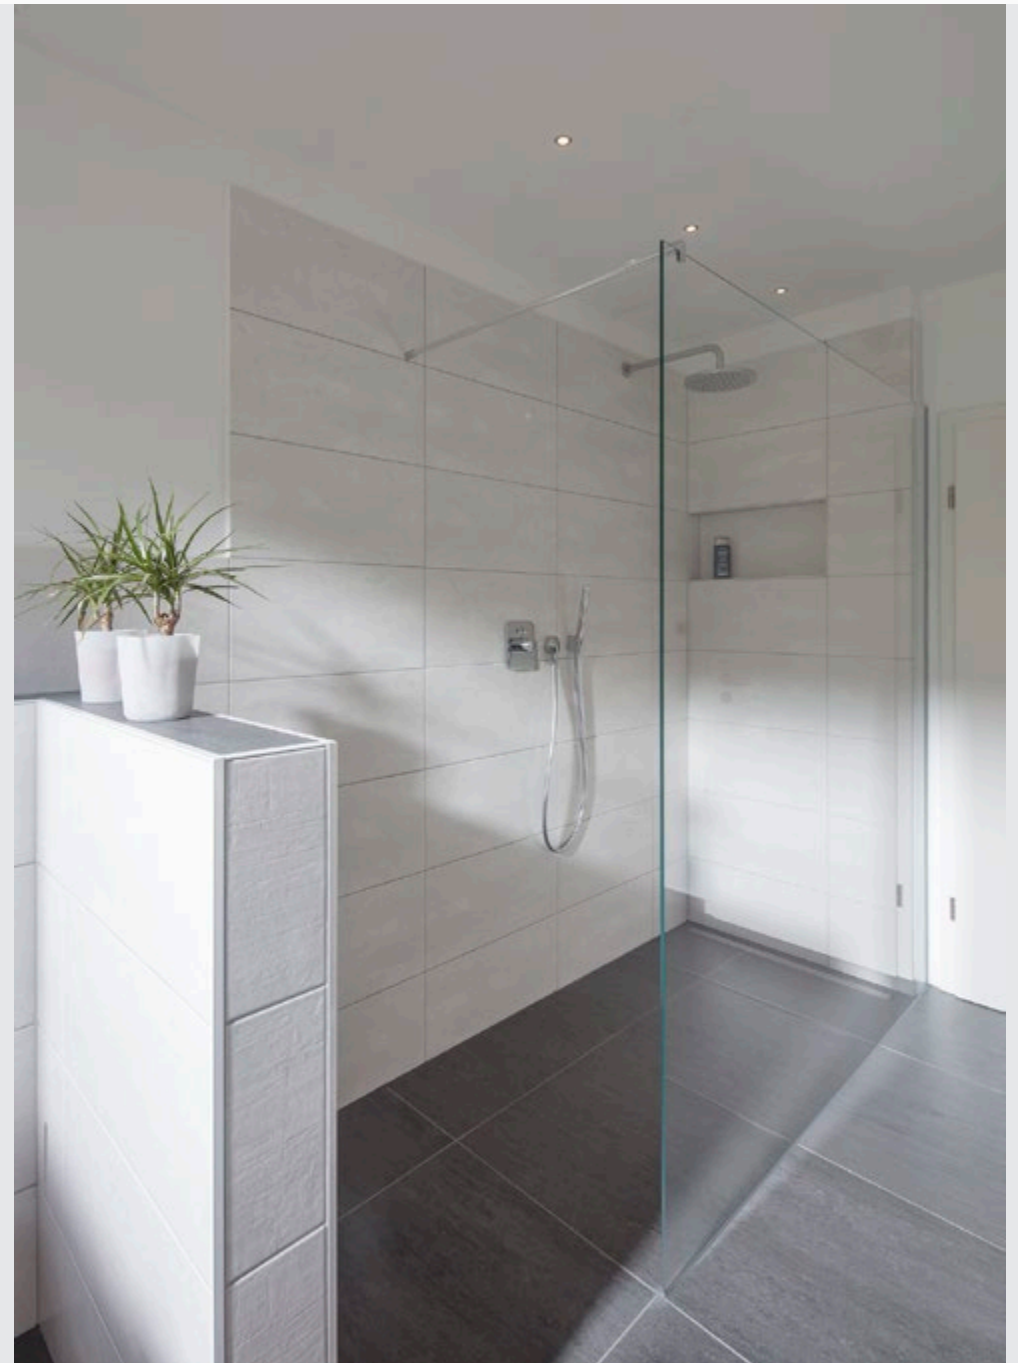

Year

2017

Project type
Renovation
of a private
bathroom

Bathroom designer Stephan Pöppelmann

Client Private

Brief description:

This detached house, dating back to 1977, has been regularly renovated throughout the years by previous owners, sadly with the exception of the bathrooms.